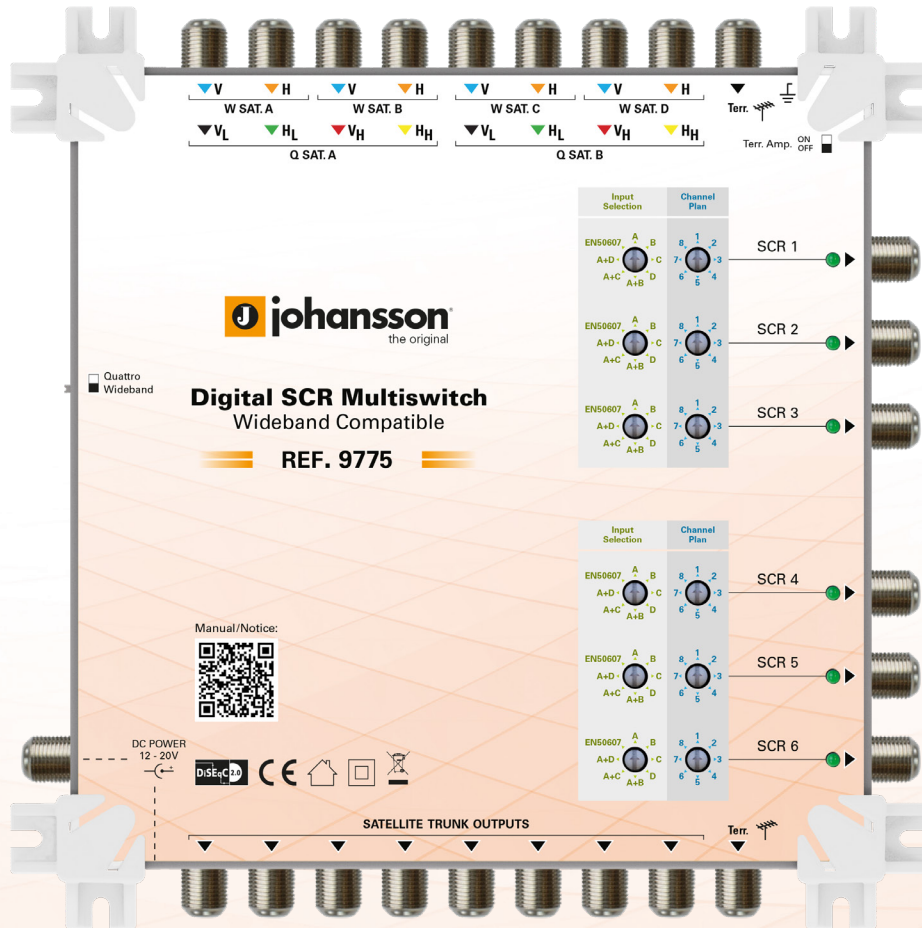

Wideband Compatible Digital SCR Multiswitch

REF. 9775

Receive signals from up to 4 different satellites

Ideal for multiroom viewing experiences without sacrificing the possibility of watch-and-record features:

- 8 satellite inputs
 - 4 satellites with Wideband LNBS
 - 2 satellites with Quattro LNBS
- 6 SCR outputs with each 10 user bands
- 1 terrestrial input
- different channel plans can be selected on each input individually

1 Satellite distribution made simple

Our plug-and-play Multiswitches distribute satellite and terrestrial signals in all types of buildings, **over only one cable**

2 Complete range of products

Active, passive, 1-way, 2-way, 4-way, 6-way, 8-way, 16-way, add-on, legacy, digital, wideband, ... The opportunities are endless! Our Multiswitches are **tailored to satisfy all your project needs!**